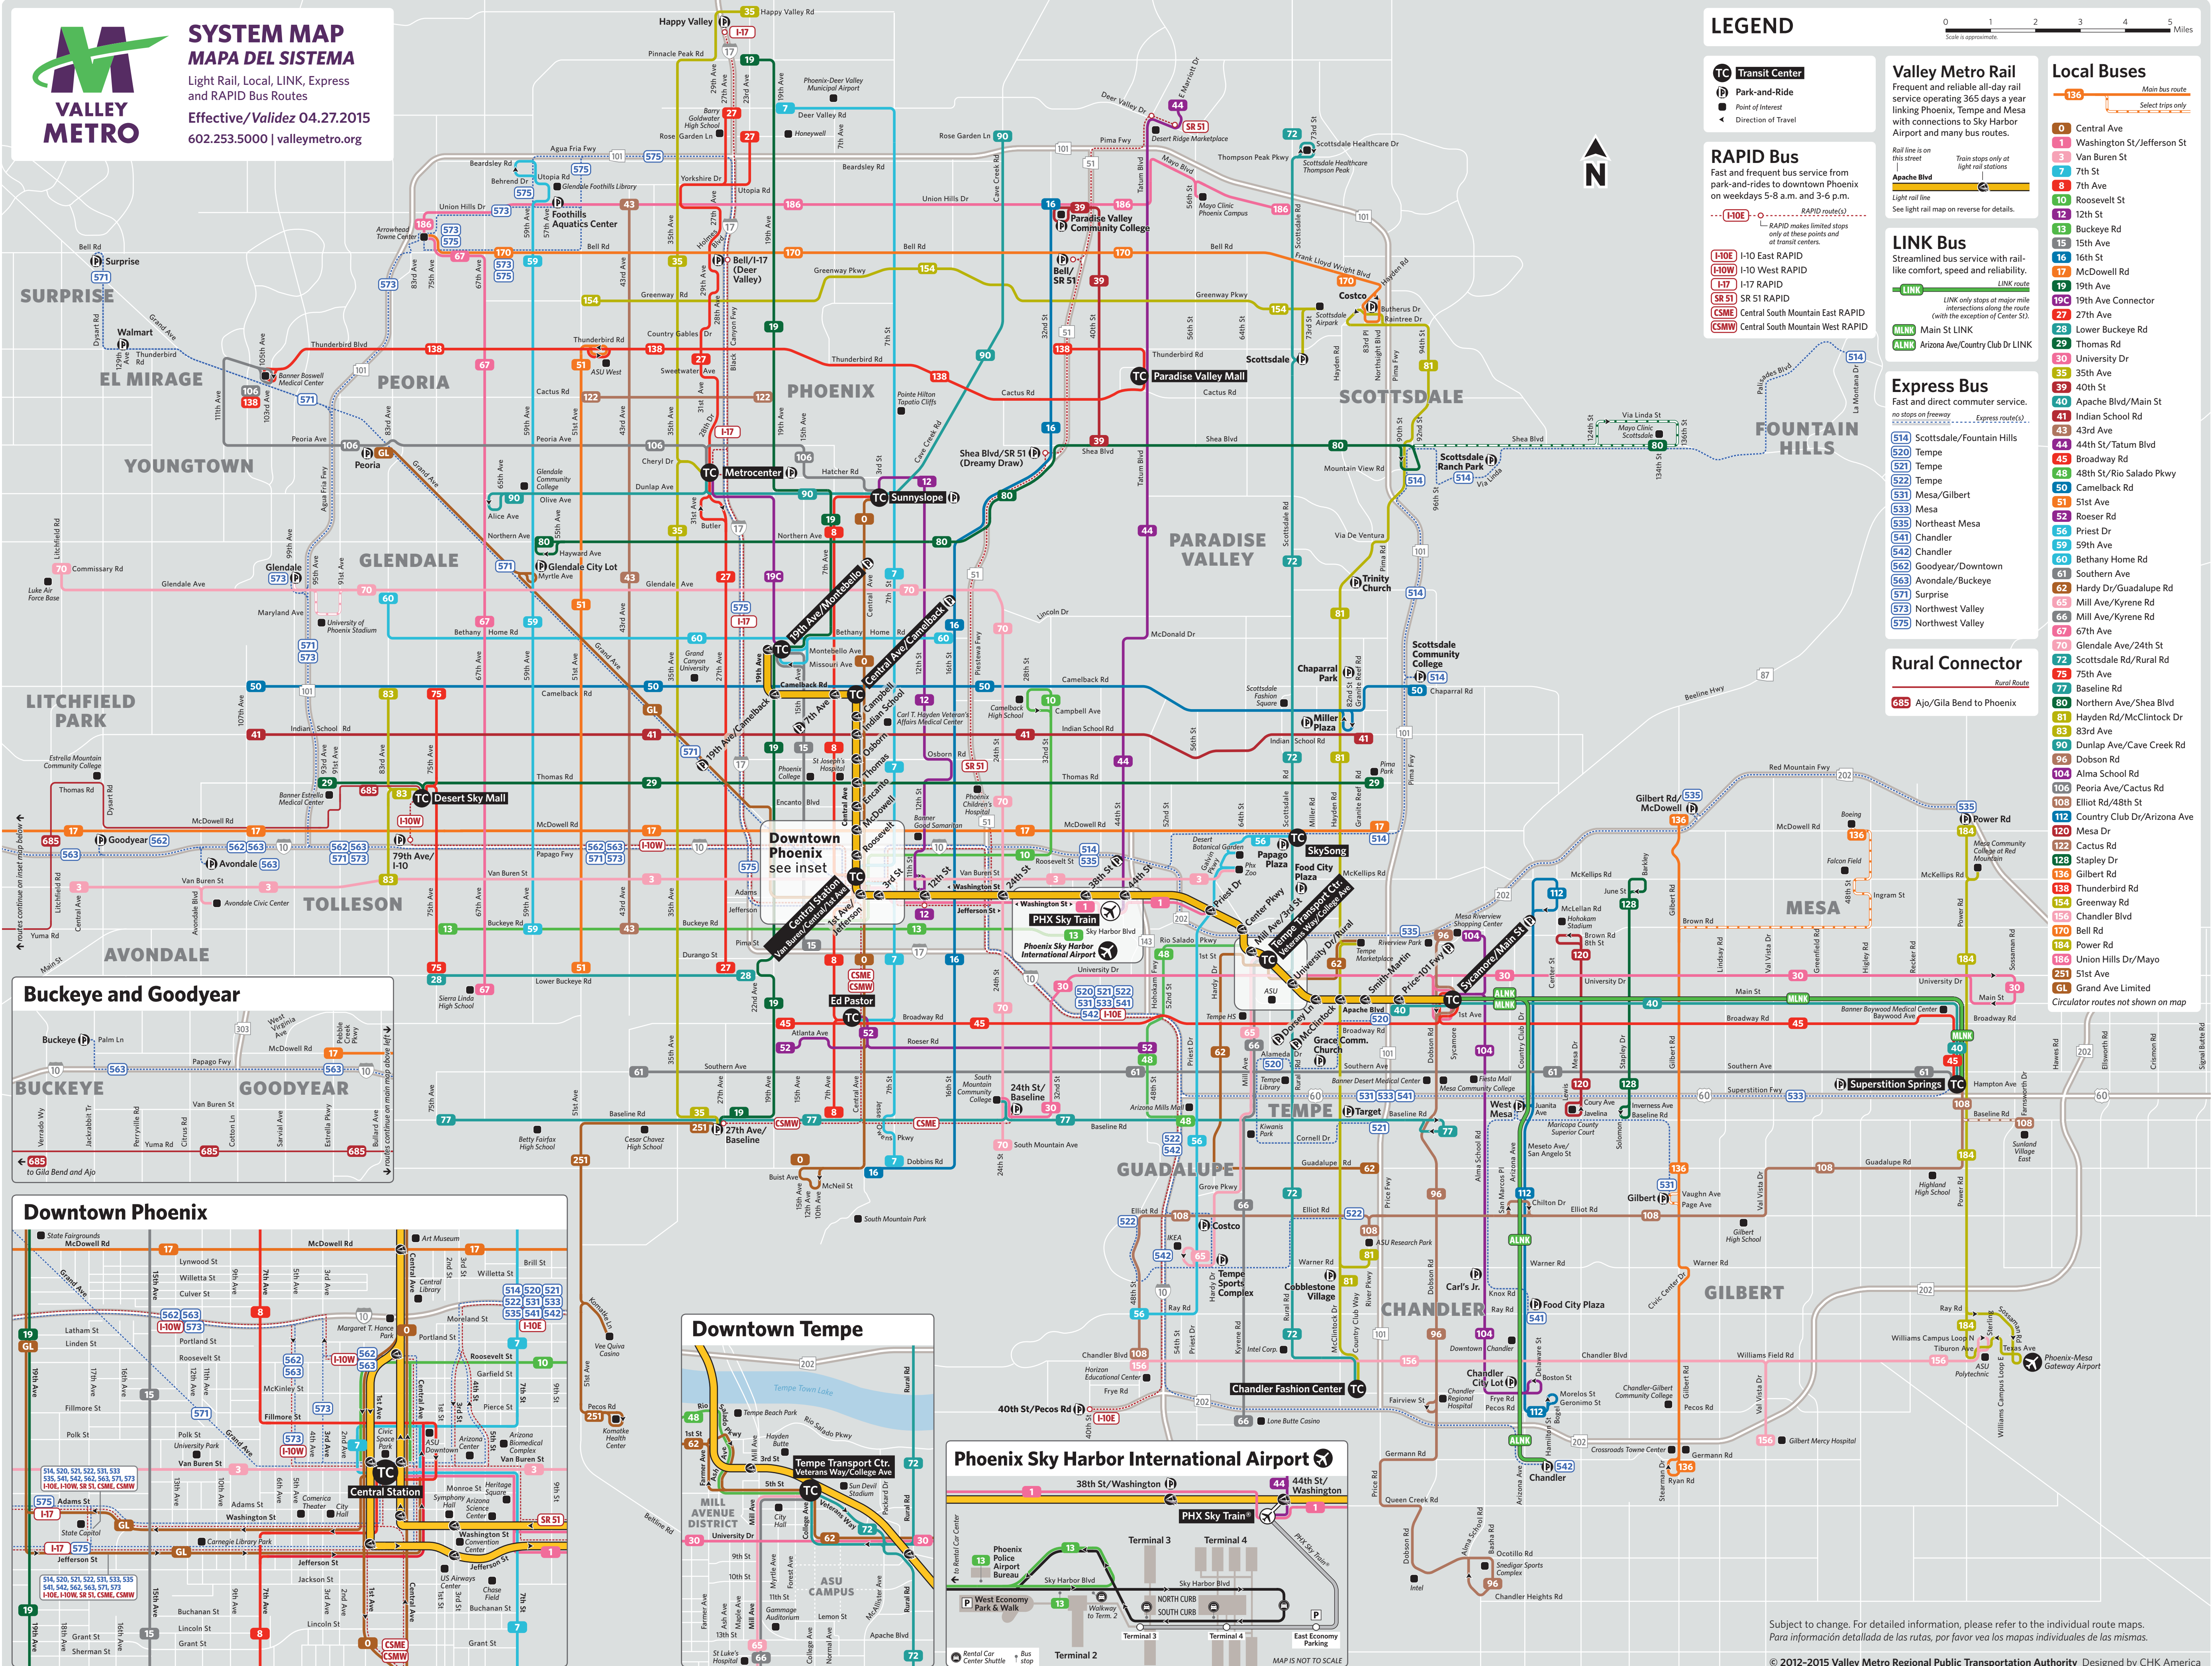

SYSTEM MAP MAPA DEL SISTEMA

Light Rail, Local, LINK, Express and RAPID Bus Routes
Effective/Validez 04.27.2015
602.253.5000 | valleymetro.org

LEGEND

- TC** Transit Center
 - P** Park-and-Ride
 - Point of Interest
 - ←** Direction of Travel
- RAPID Bus**
Fast and frequent bus service from park-and-rides to downtown Phoenix on weekdays 5-8 a.m. and 3-6 p.m.
- I-HOE** I-10 East RAPID
 - H-OW** I-10 West RAPID
 - L-17** I-17 RAPID
 - SR 51** SR 51 RAPID
 - CSME** Central South Mountain East RAPID
 - CSMW** Central South Mountain West RAPID

Valley Metro Rail
Frequent and reliable all-day rail service operating 365 days a year linking Phoenix, Tempe and Mesa with connections to Sky Harbor Airport and many bus routes.

Rail line is on this street
Train stops only at light rail stations
Apache Blvd

Light rail line
See light rail map on reverse for details.

LINK Bus
Streamlined bus service with rail-like comfort, speed and reliability.

LINK LINK route
LINK only stops at major mile intersections along the route (with the exception of Center St).

- MLNK** Main St LINK
- ALNK** Arizona Ave/Country Club Dr LINK

Express Bus
Fast and direct commuter service. no stops on freeway... Express route(s).

- 514** Scottsdale/Fountain Hills
- 520** Tempe
- 521** Tempe
- 522** Tempe
- 531** Mesa/Gilbert
- 533** Mesa
- 535** Northeast Mesa
- 541** Chandler
- 542** Chandler
- 562** Goodyear/Downtown
- 563** Avondale/Buckeye
- 571** Surprise
- 573** Northwest Valley
- 575** Northwest Valley